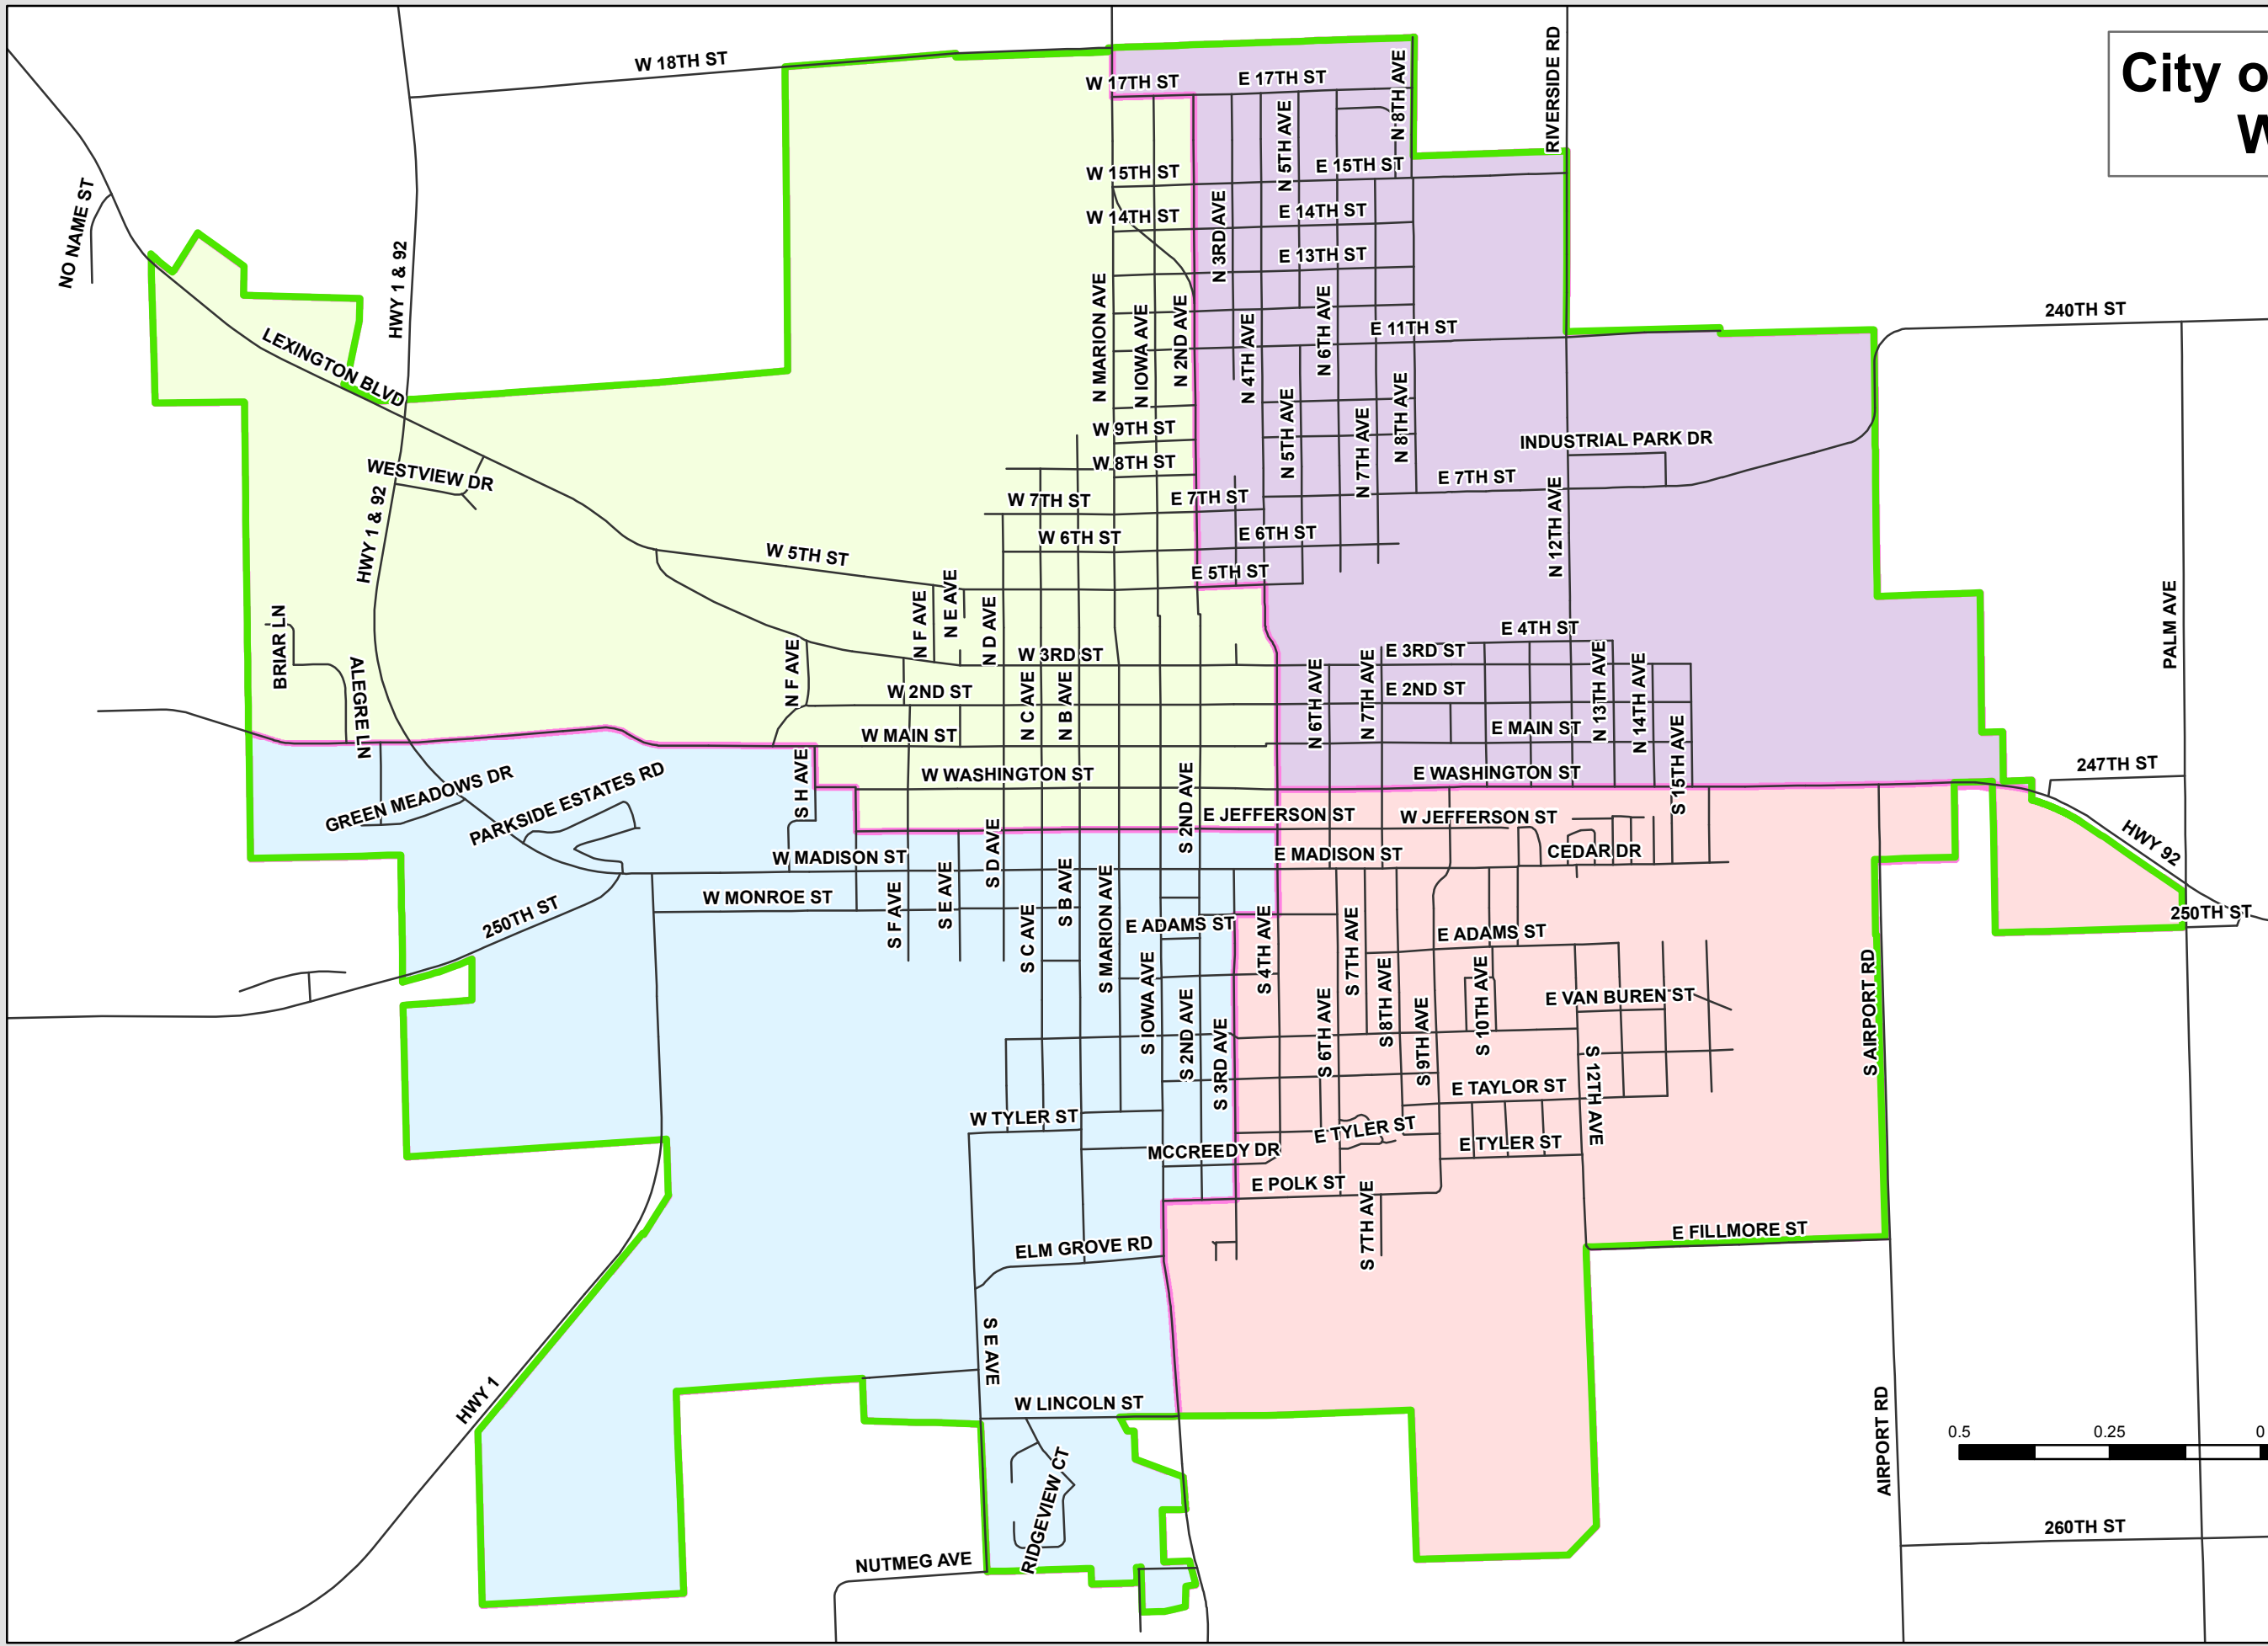

City of Washington Ward Map

effective 4/14/2014

Legend

- Corporation Boundaries
- **Washington_Corp_Wards**
- **Ward_Name**
- Ward 1
- Ward 2
- Ward 3
- Ward 4