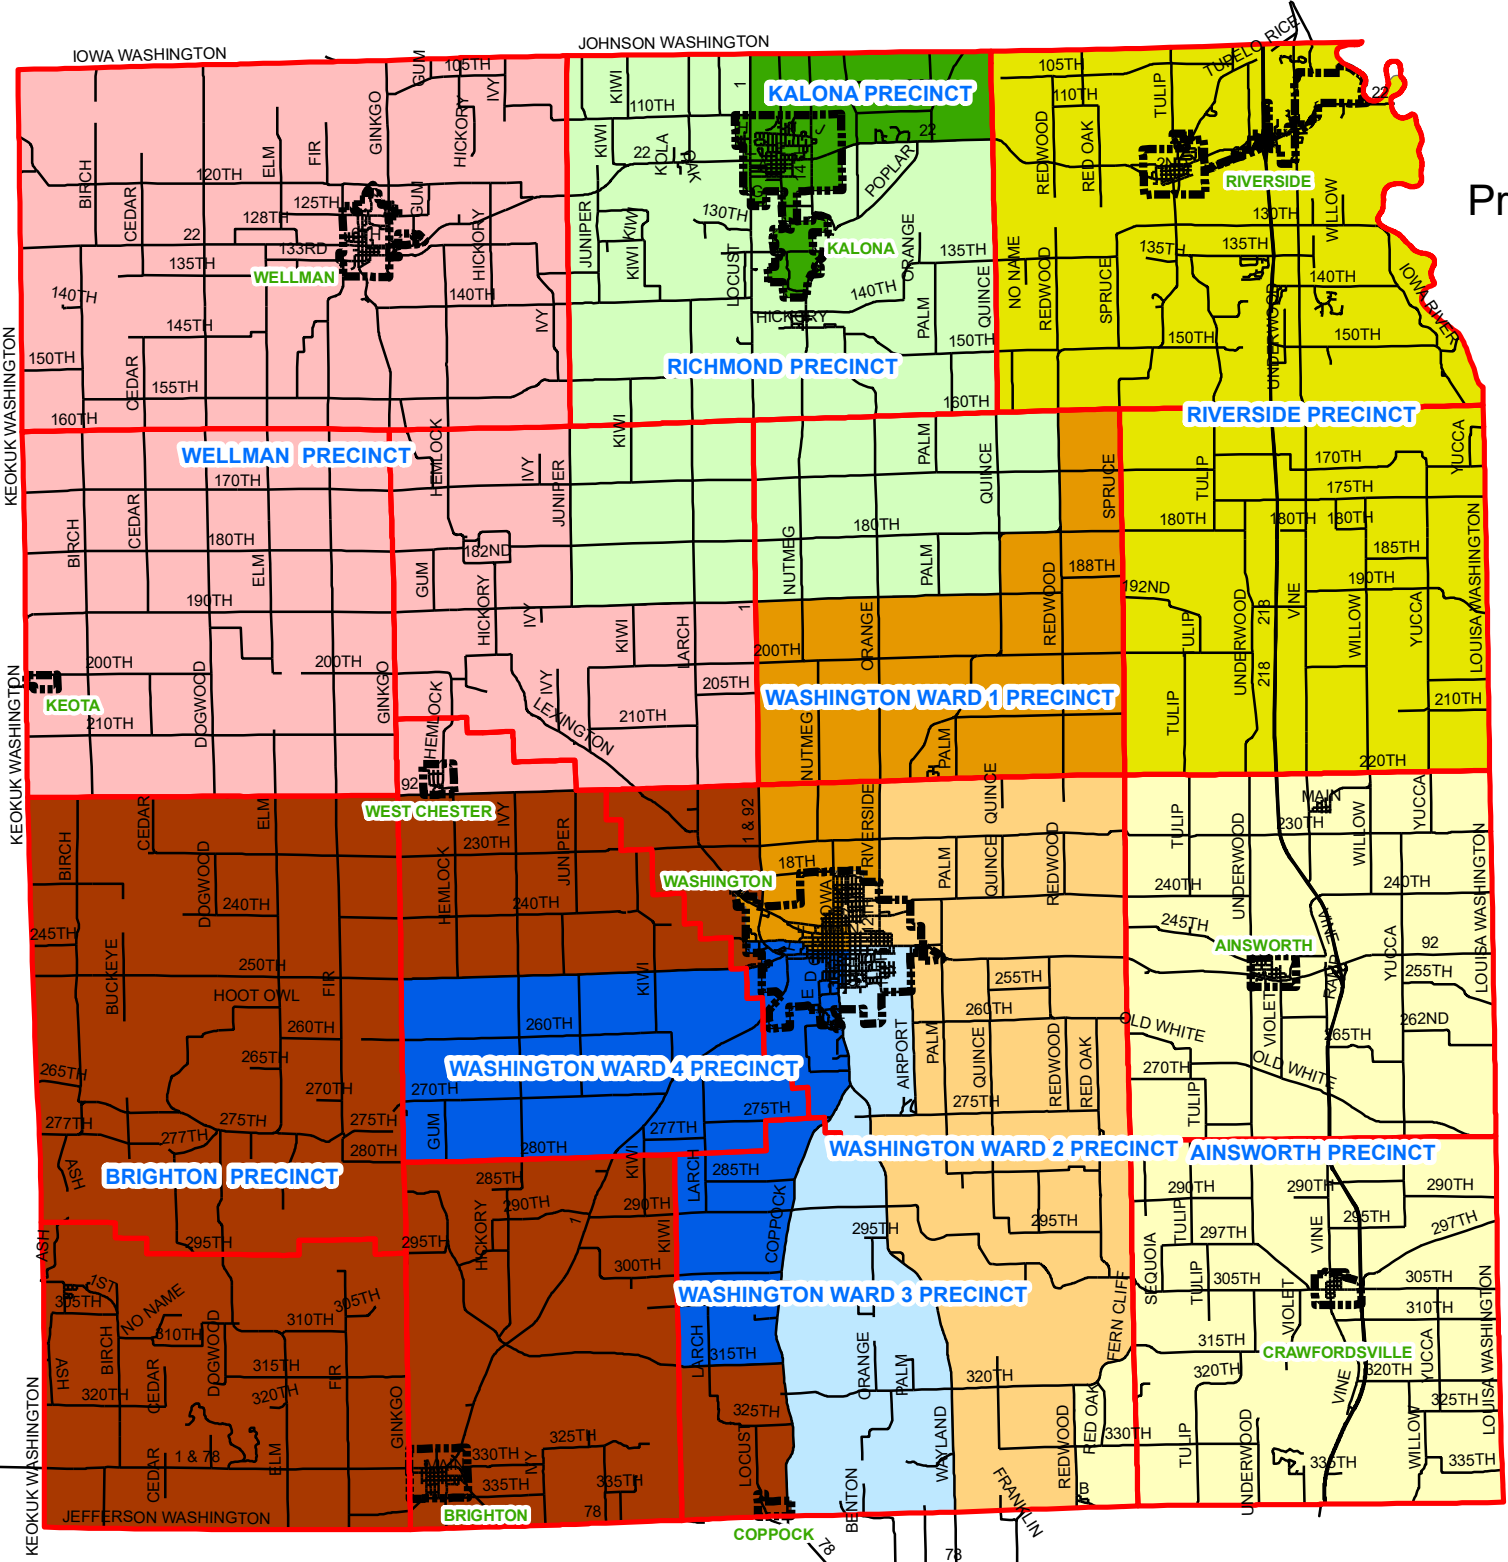

Proposed Washington County Precincts using 2020 Census

Proposed Precincts

1. **Precinct**
2. AINSWORTH PRECINCT
   - BRIGHTON PRECINCT
   - KALONA PRECINCT
   - RICHMOND PRECINCT
   - RIVERSIDE PRECINCT
   - WASHINGTON WARD 1 PRECINCT
   - WASHINGTON WARD 2 PRECINCT
   - WASHINGTON WARD 3 PRECINCT
   - WASHINGTON WARD 4 PRECINCT
   - WELLMAN PRECINCT