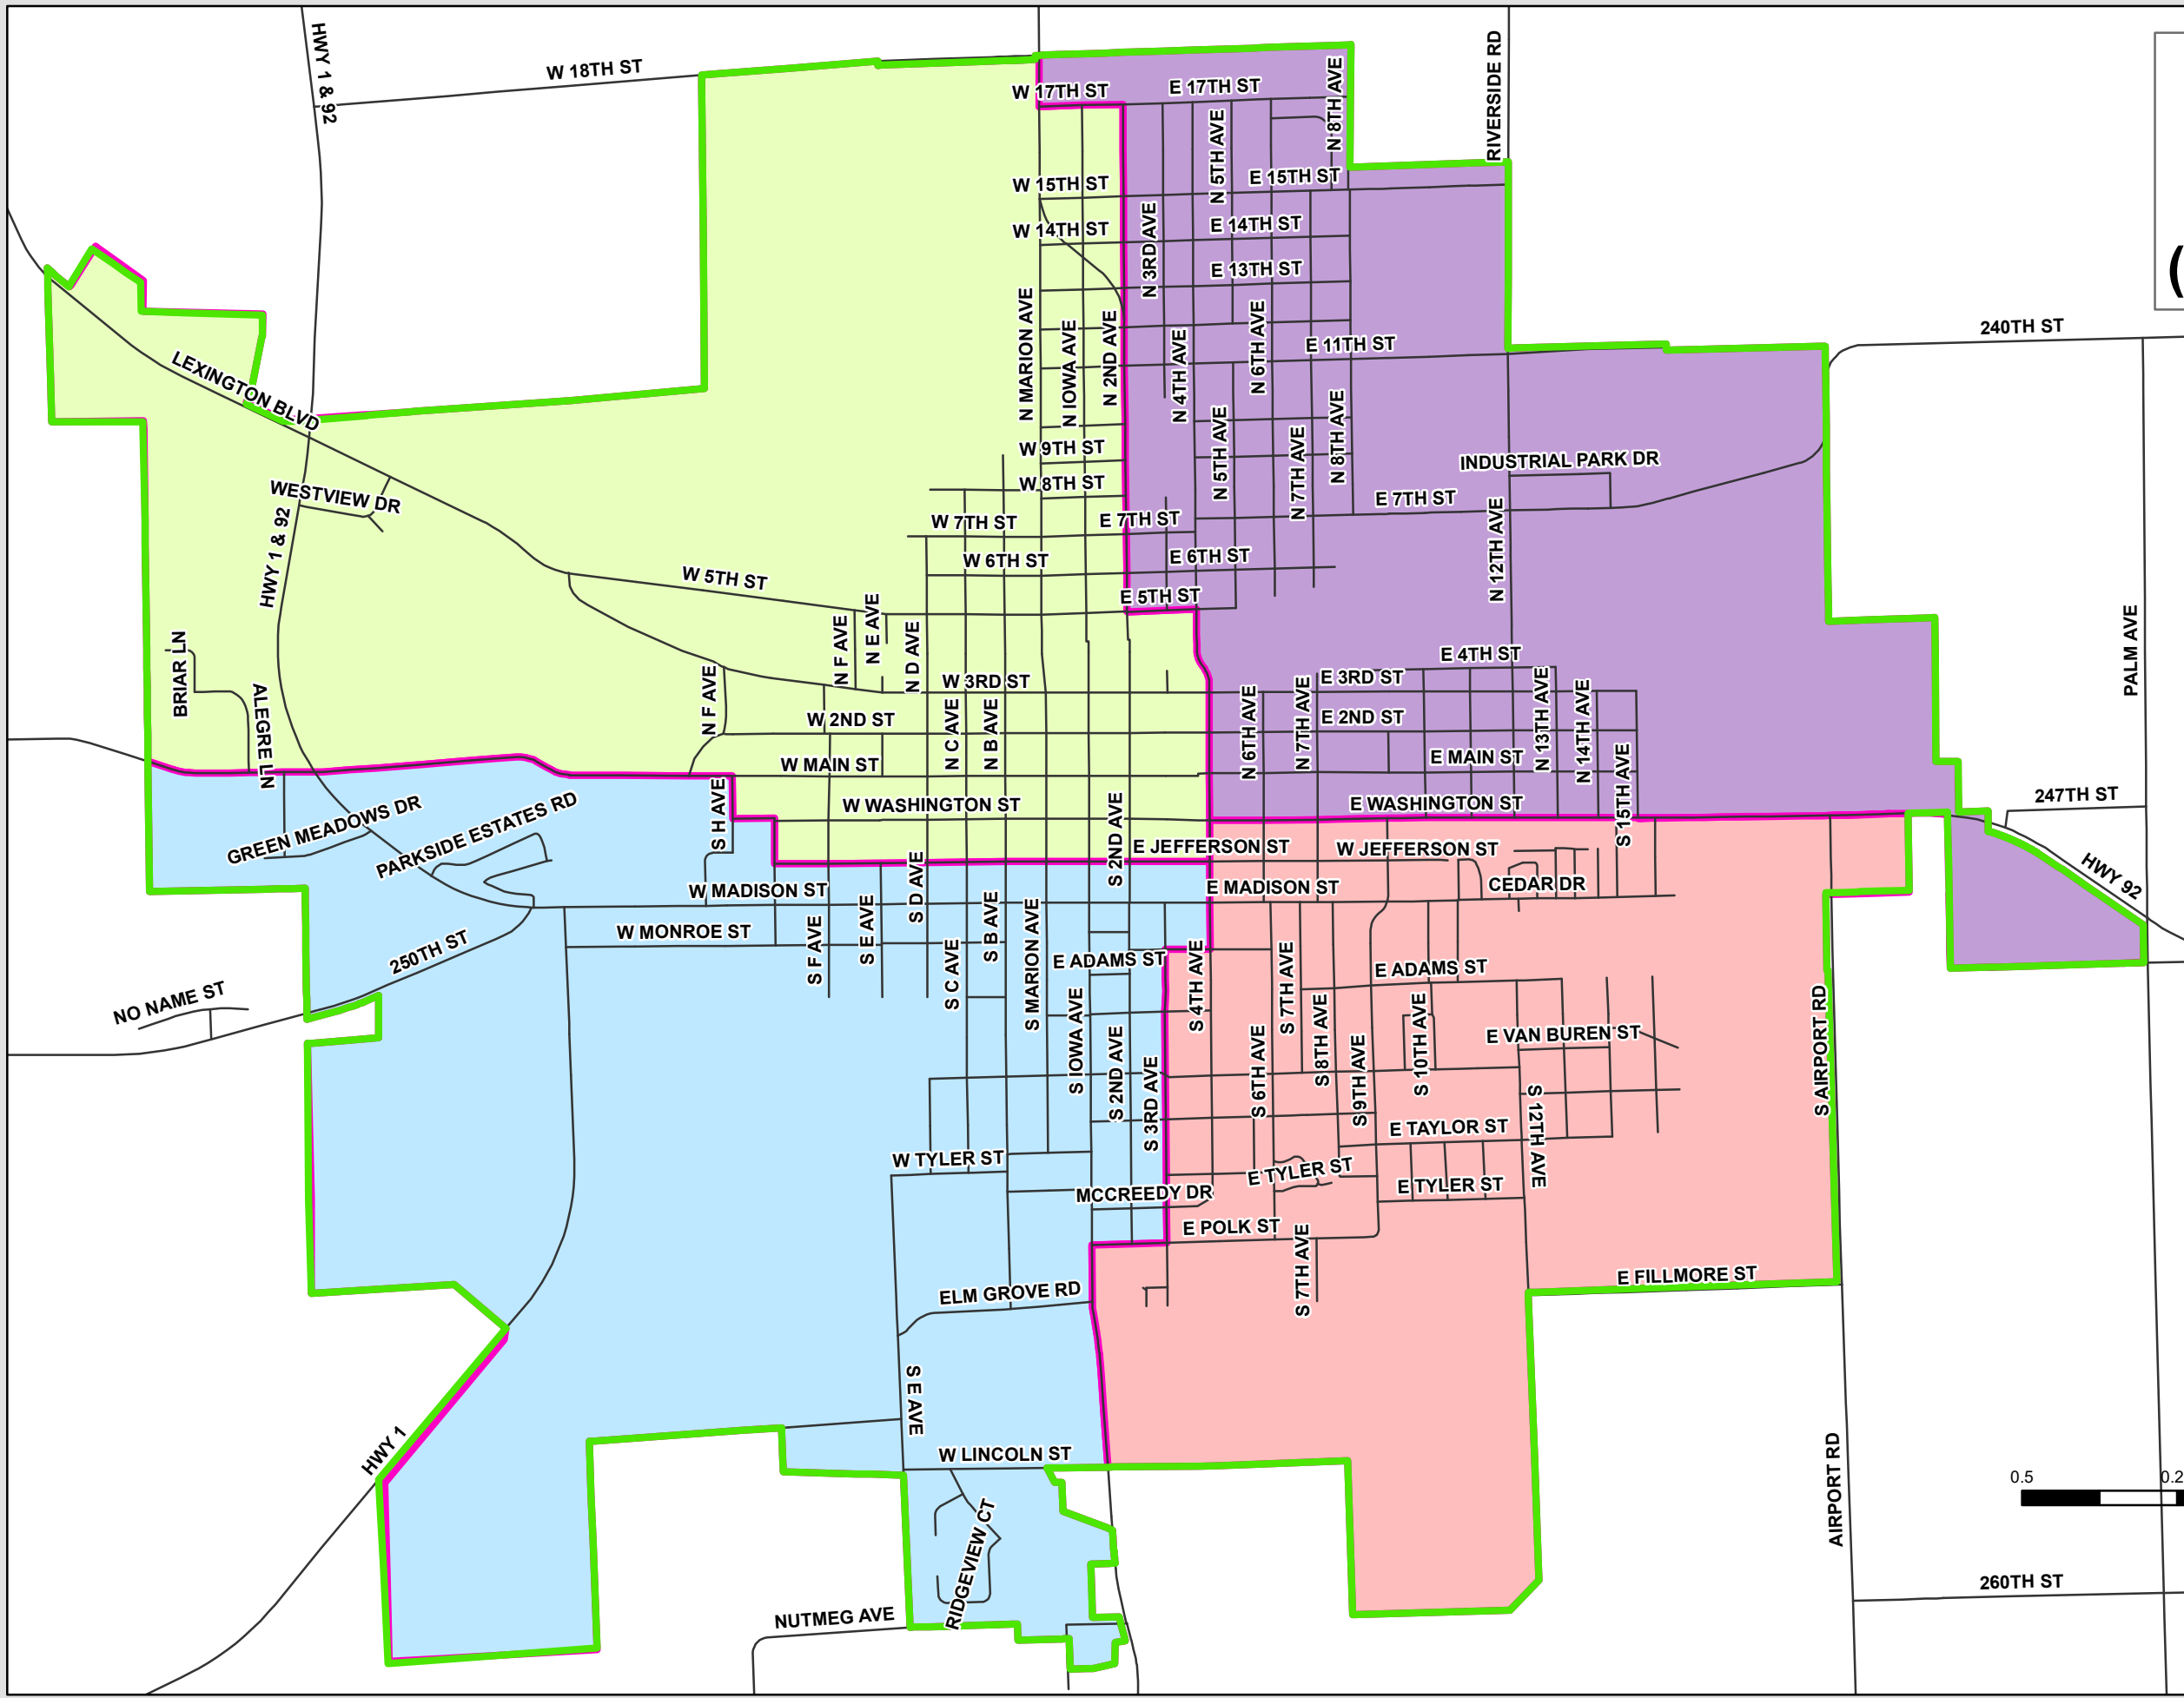

Proposed City of Washington Ward Map (Using 2020 Census)

Legend

- Corporation Boundaries

Proposed Washington Wards

Ward Name

- Ward 1
- Ward 2
- Ward 3
- Ward 4